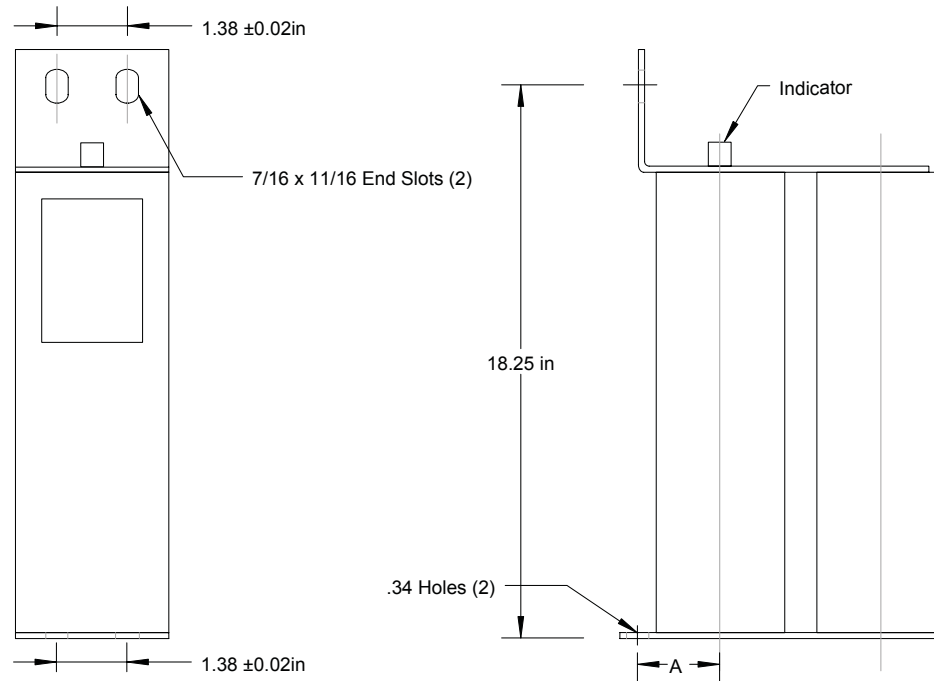

**BOLT-IN STYLE
POWER FUSE**

AMP SIZE	BARRELS	"A" inches
30A - 12R	1	2.59
18R - 24R	2	2.03

TITLE	5KV BOLT-IN STYLE FUSE OUTLINE DRAWING	CATALOG NO	MR-5	REV	
				DATE	4/6/2009
				SHEET	1 of 1