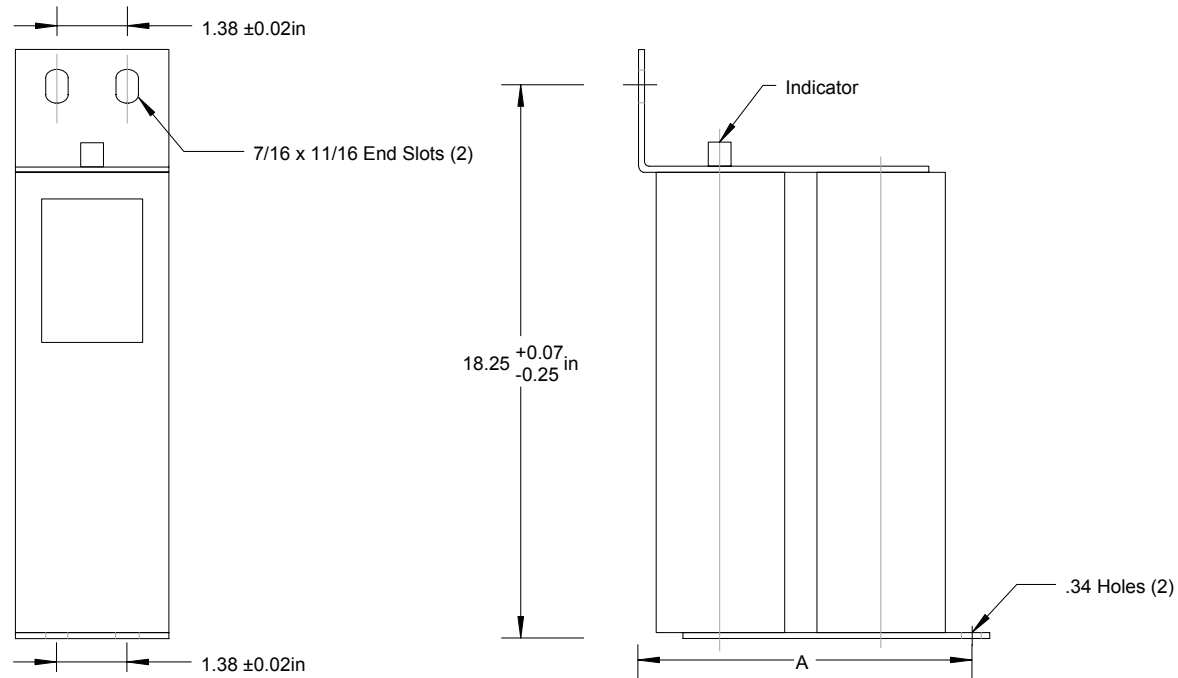

**BOLT-IN STYLE  
POWER FUSE**

AMP SIZE	BARRELS	"A" inches
30A - 12R	1	4.62
18R - 24R	2	7.38
550A - 630A	2	8.38

TITLE 5 KV BOLT-IN STYLE FUSE OUTLINE DRAWING	CATALOG NO MR-4	REV
		DATE 4/6/2009
		SHEET 1 of 1