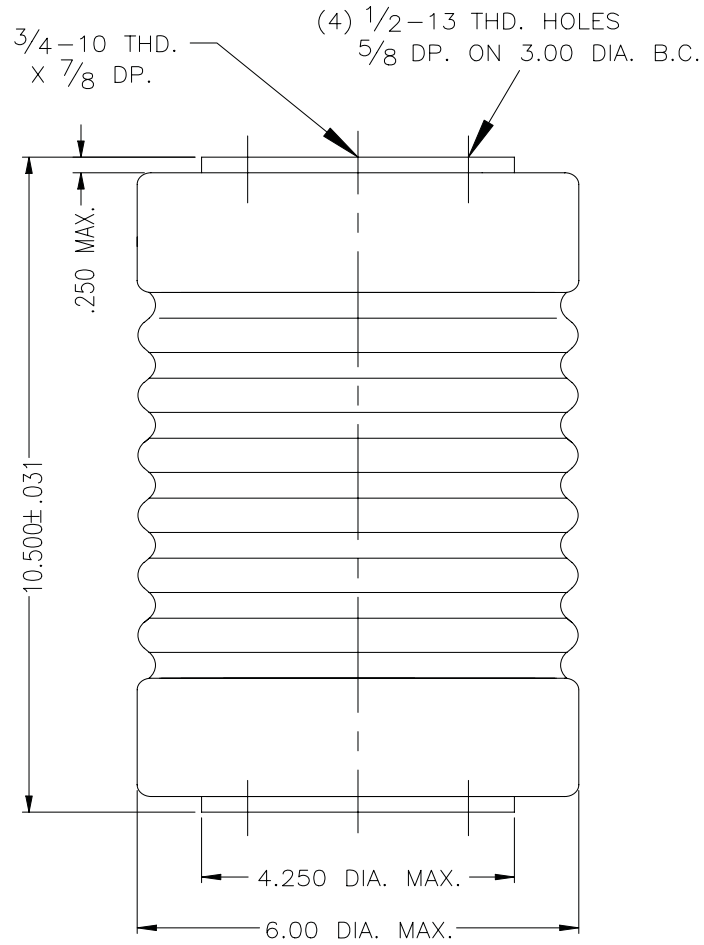

TITLE	TYPE LC BIL INSULATOR CLASS MA-20 5 kV	CATALOG NO	7185A70H01	REV	
				DATE	4/13/2009
				SHEET	1 of 1

TITLE	TYPE LC BIL INSULATOR CLASS A-20 15kV	CATALOG NO	7185A71H01	REV
				DATE 4/13/2009
				SHEET 1 of 1

TITLE	TYPE LC BIL INSULATOR CLASS A-20 15 H KV	CATALOG NO	7185A72H01	REV	
				DATE	2/13/2009
				SHEET	1 of 1

TITLE	TYPE LC BIL INSULATOR CLASS A-30 23kV	CATALOG NO	7185A73H01	REV
				DATE 4/13/2009
				SHEET 1 of 1