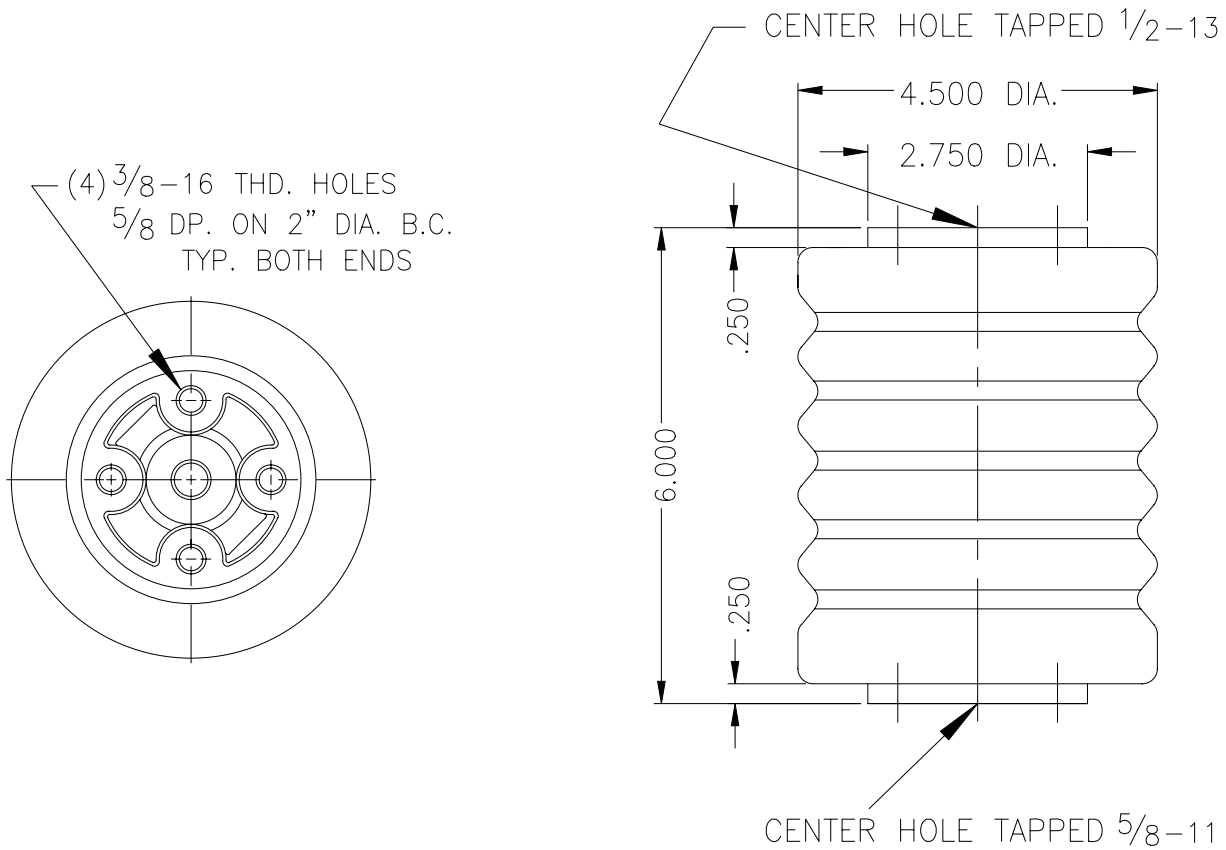

TITLE	TYPE LC BIL INSULATOR CLASS MA-20 5 kV	CATALOG NO	7185A70H01	REV	
				DATE	4/13/2009
				SHEET	1 of 1

TITLE	TYPE LC BIL INSULATOR CLASS A-20 15kV	CATALOG NO	7185A71H01	REV
				DATE 4/13/2009
				SHEET 1 of 1

TITLE	TYPE LC BIL INSULATOR CLASS A-20 15 H KV	CATALOG NO	7185A72H01	REV	
				DATE	2/13/2009
				SHEET	1 of 1

TITLE	TYPE LC BIL INSULATOR CLASS A-30 23kV	CATALOG NO	7185A73H01	REV
				DATE 4/13/2009
				SHEET 1 of 1