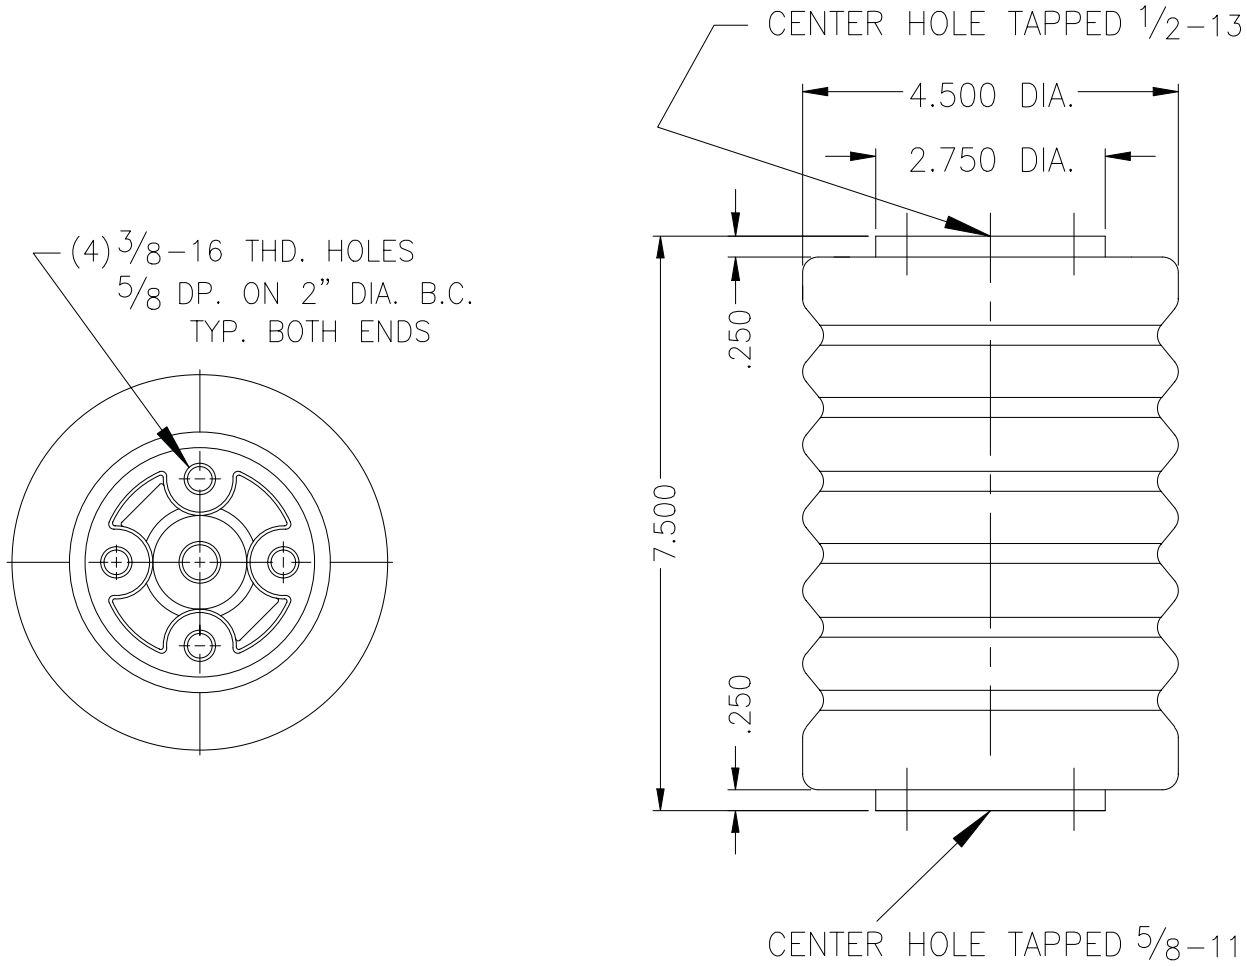

TITLE	TYPE LC BIL INSULATOR CLASS MA-20 5 kV	CATALOG NO	7185A70H01	REV	
				DATE	4/13/2009
				SHEET	1 of 1

TITLE	TYPE LC BIL INSULATOR CLASS A-20 15kV	CATALOG NO	7185A71H01	REV
				DATE 4/13/2009
				SHEET 1 of 1

TITLE	TYPE LC BIL INSULATOR CLASS A-20 15 H KV	CATALOG NO	7185A72H01	REV	
				DATE	2/13/2009
				SHEET	1 of 1

TITLE	TYPE LC BIL INSULATOR CLASS A-30 23kV	CATALOG NO	7185A73H01	REV
				DATE 4/13/2009
				SHEET 1 of 1